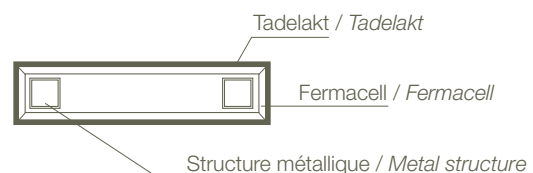

Structure interne en coupe / Cross section of internal structure

designby
BLEU
nature
L'ESPRIT MATIÈRE

PROJETS