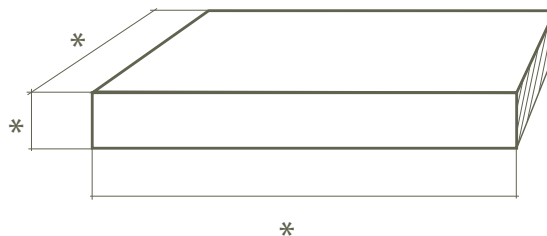

Caractéristiques techniques

- Le Tadelakt est composé de chaux grasse, de poudre de marbre, de produit minéral et de pigments naturels
- Épaisseur de couche de Tadelakt : 0,4 cm
- Poids variable selon projet (65 kg/m² pour une épaisseur de plateau de 8 cm)

Avantages écologiques

- Enduit naturel
- Application artisanale

Entretien

- Entretien la surface 3 à 4 fois par an avec du savon noir dilué à l'eau ou avec de la cire
- Proscrire les produits acides (citron, vinaigre...)

Description

- Composite board with a metallic structure covered with Fermacell (gypsum and cellulose fibre) then Tadelakt

Characteristics

- Tadelakt has been used since antiquity as a water-based rendering that yields a shiny waterproof surface that is soft and smooth to the touch
- Nuanced colour variations
- A sealed surface that resists moisture and spotting (wine, coffee)

Applications

- Furniture such as tables, shelves, consoles, etc.

Technical specifications

- Tadelakt is made of lime plaster, powdered marble, mineral substances and natural pigments
- Tadelakt is applied in a thickness of 0.2"
- Weight depends on the project (13.3 lb/ft² for a board thickness of 3.2")

Ecological advantages

- Natural rendering material
- Applied in a traditional, artisanal fashion

Maintenance

- Wash with black tile soap diluted in water or with wax, 3 - 4 times per year
- Avoid acidic cleansers (lemon, vinegar...)

Plan technique / Technical diagram

* Dimensions sur mesure / Custom dimensions